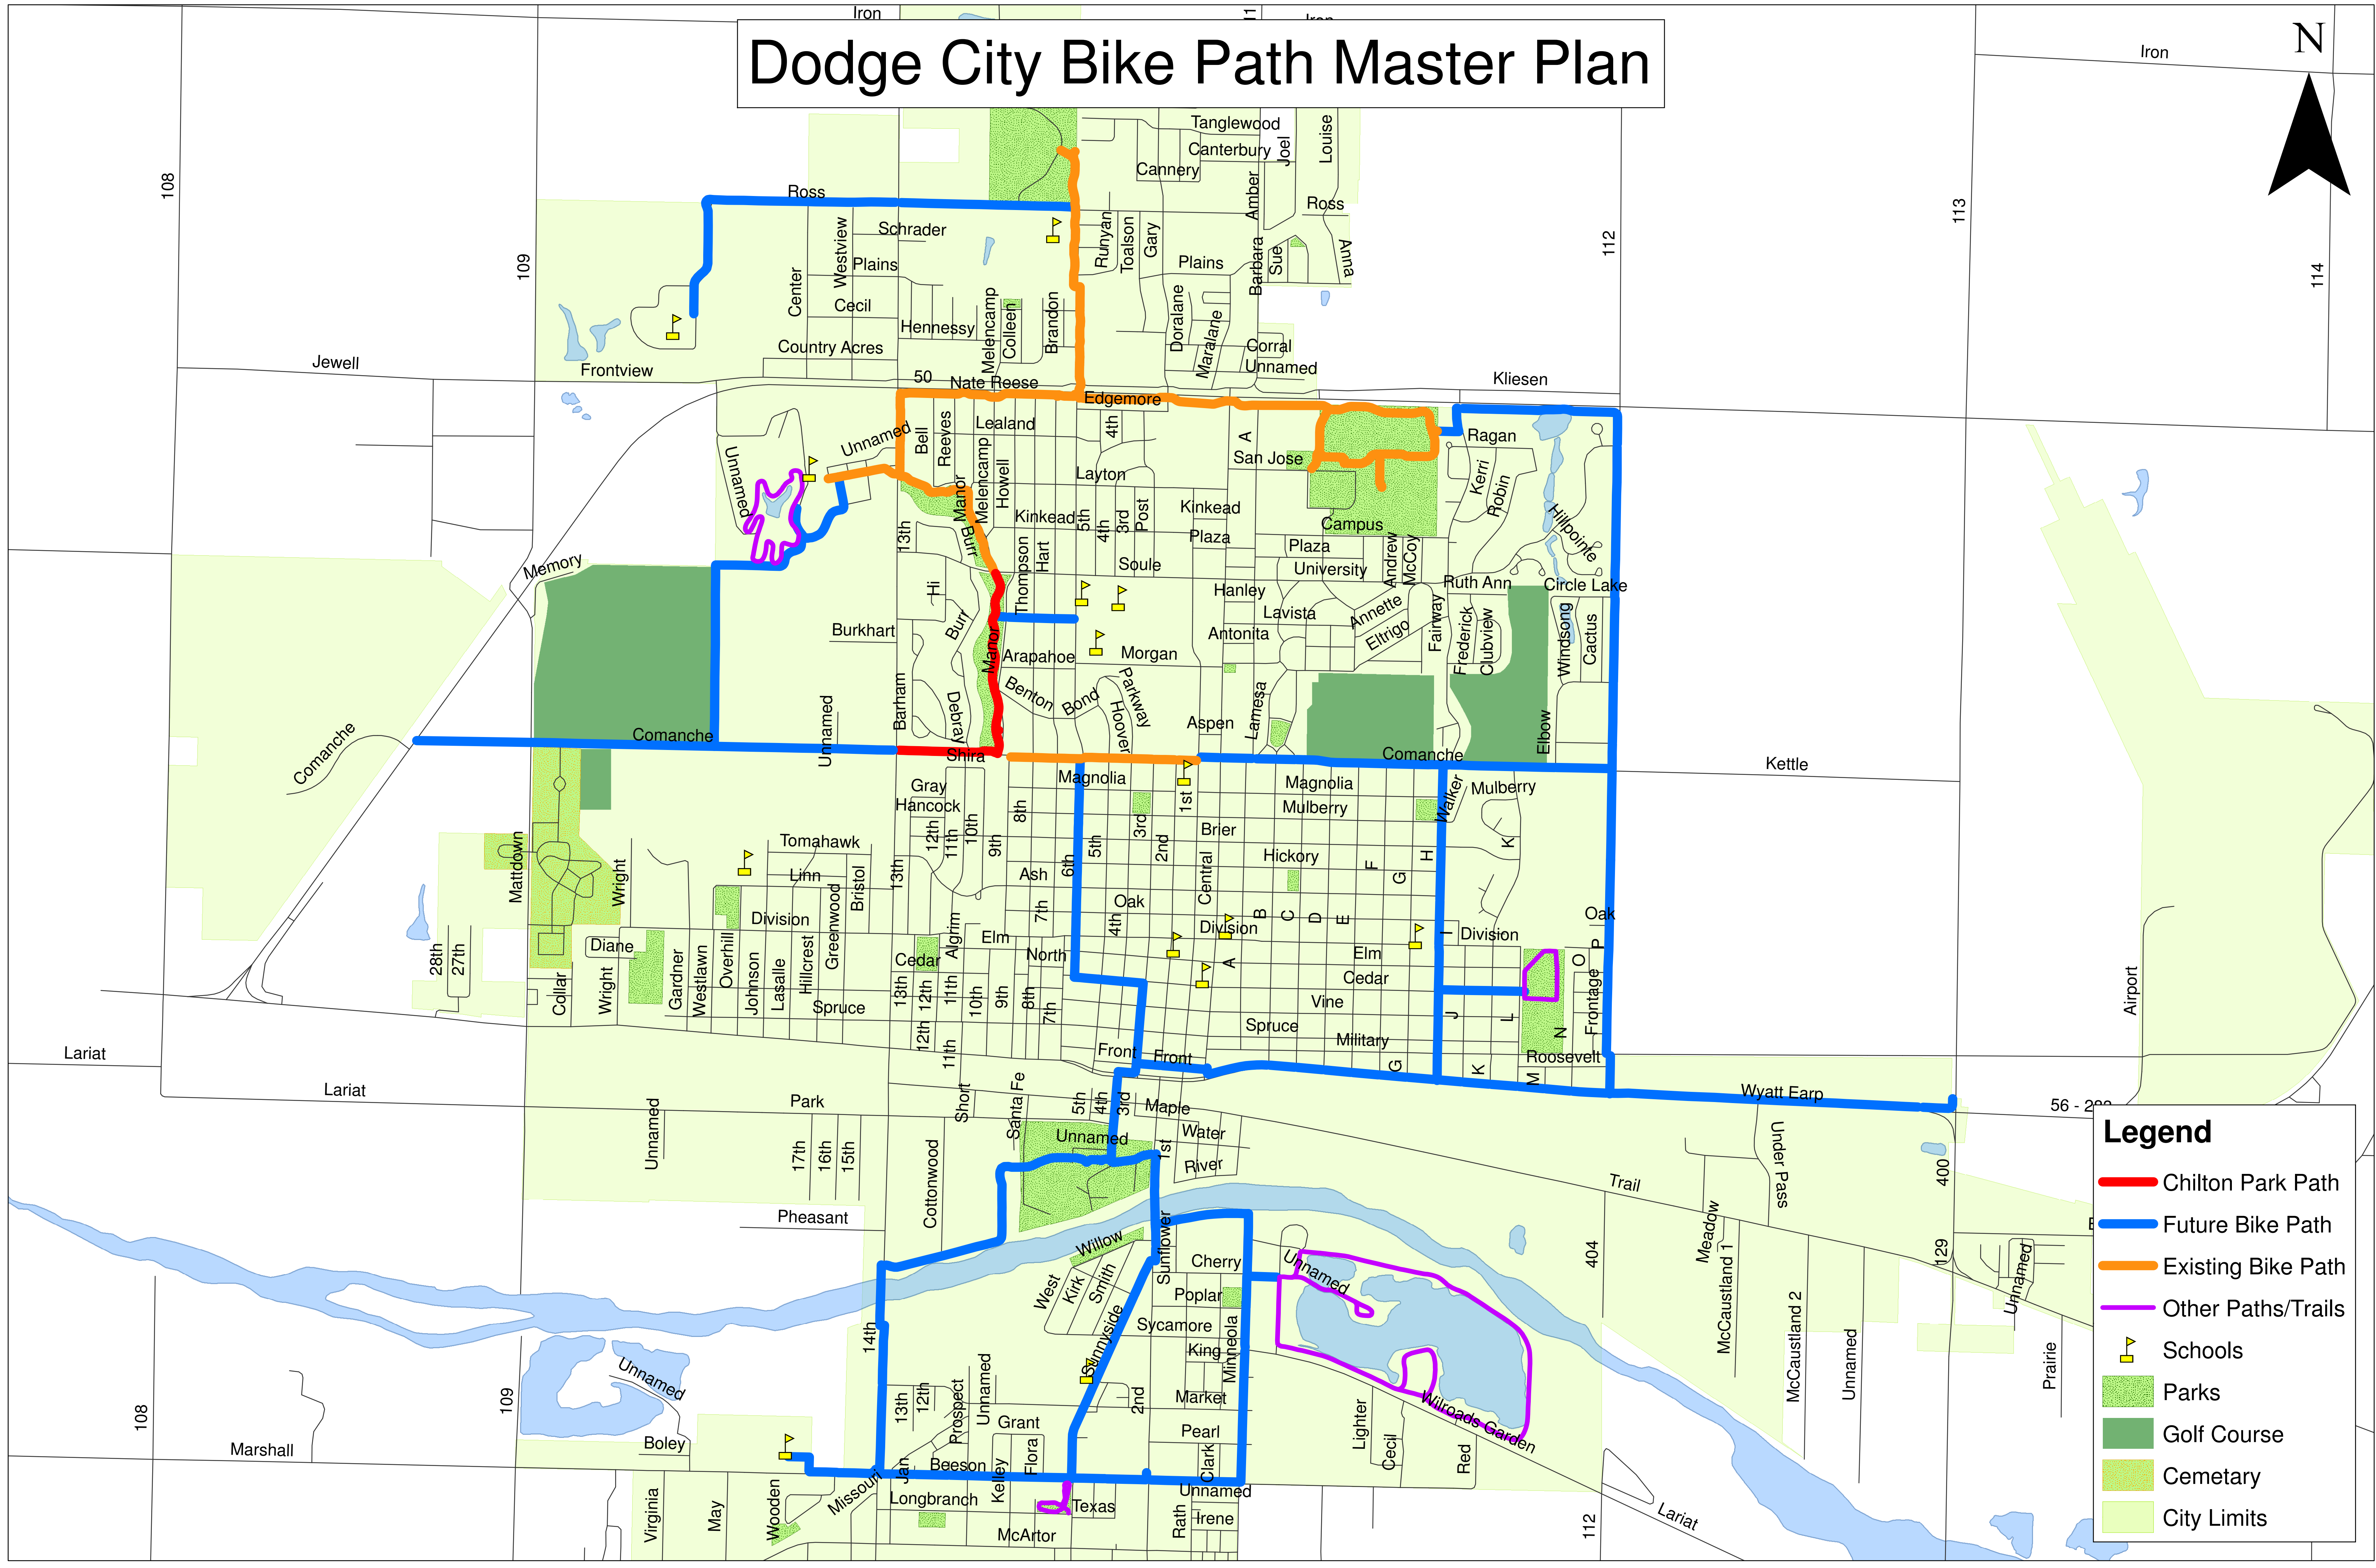

Dodge City Bike Path Master Plan

Legend

- Chilton Park Path
- Future Bike Path
- Existing Bike Path
- Other Paths/Trails
- Schools
- Parks
- Golf Course
- Cemetary
- City Limits